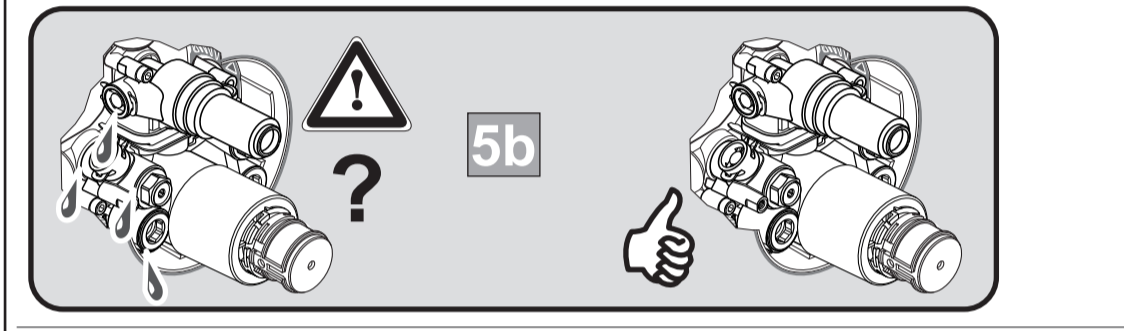

concept

CONCEPT 200
 A 7309 ..

1219 / A 868 539

Ideal Standard International NV
 Corporate Village - Gent Building
 Da Vincilaan 2
 1935 Zaventem
 Belgium

www.idealstandardinternational.com

	P bar		MAX. 10		5		Q (3 bar)
	T °C		MAX. 80		65		l/min
					55		30