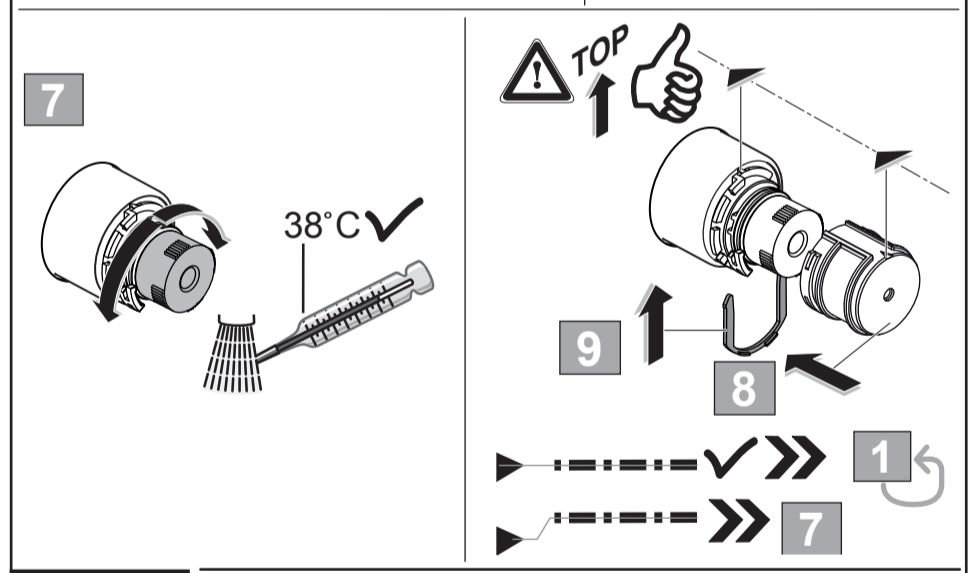

concept

CONCEPT 200
 A 7309 ..

1219 / A 868 539

Ideal Standard International NV
 Corporate Village - Gent Building
 Da Vincilaan 2
 1935 Zaventem
 Belgium

www.idealstandardinternational.com

	P bar		MAX. 10		5		Q (3 bar)
	T °C		MAX. 80		65		l/min
					55		30