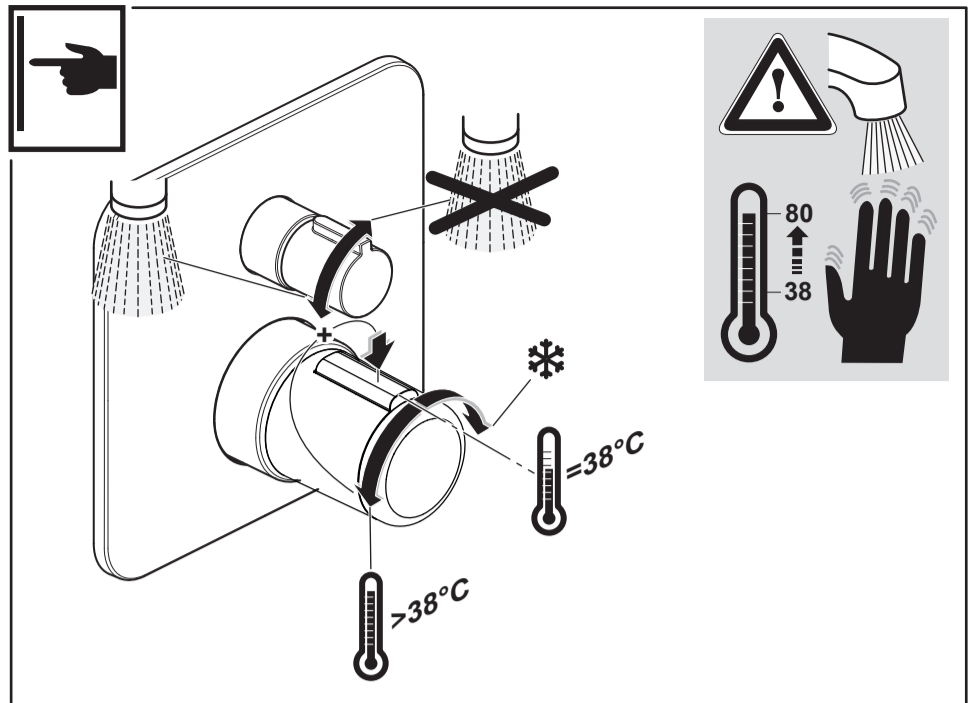

concept

CONCEPT 200
 A 7309 ..

1219 / A 868 539

Ideal Standard International NV
 Corporate Village - Gent Building
 Da Vincilaan 2
 1935 Zaventem
 Belgium

www.idealstandardinternational.com

	P bar		MAX. 10		5		Q (3 bar)
	T °C		MAX. 80		65		l/min
					55		30