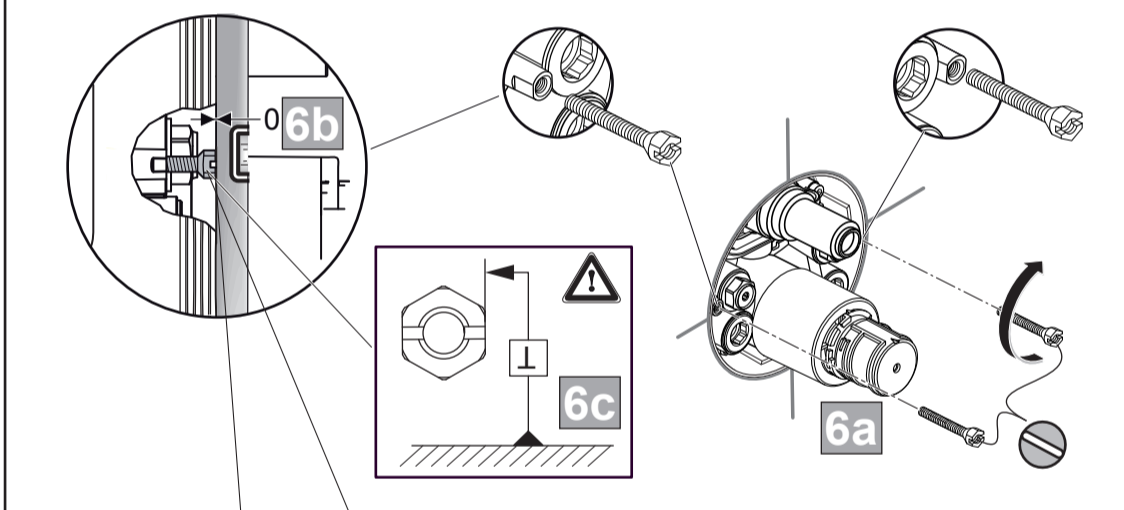

concept

CONCEPT 200
 A 7309 ..

1219 / A 868 539

Ideal Standard International NV
 Corporate Village - Gent Building
 Da Vincilaan 2
 1935 Zaventem
 Belgium

www.idealstandardinternational.com

	P bar		MAX. 10		5		Q (3 bar)
	T °C		MAX. 80		65		l/min
					55		30