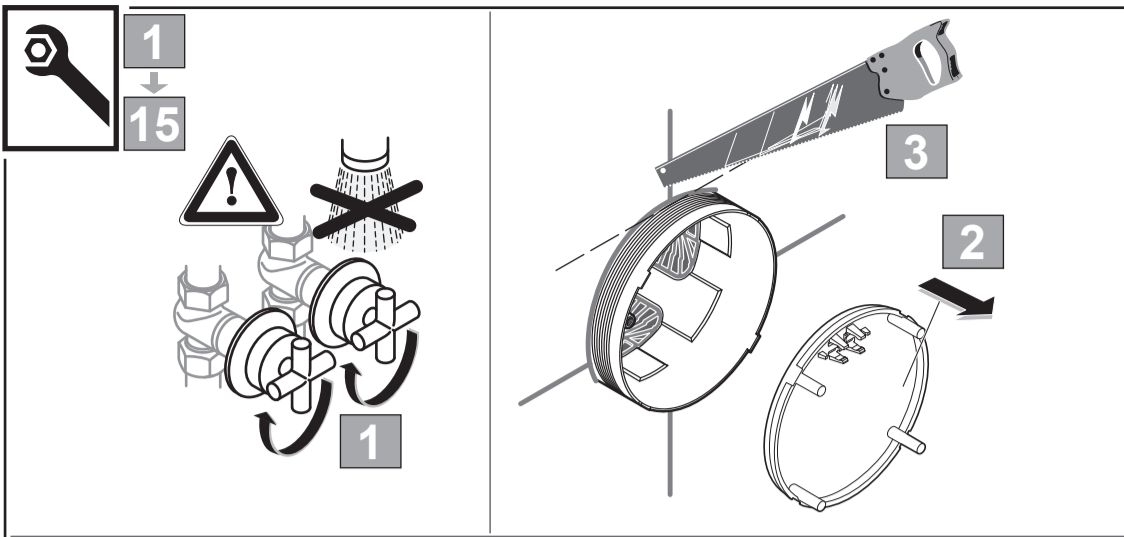

concept

CONCEPT 200
 A 7309 ..

1219 / A 868 539

Ideal Standard International NV
 Corporate Village - Gent Building
 Da Vincilaan 2
 1935 Zaventem
 Belgium

www.idealstandardinternational.com

	P bar		MAX. 10		5		Q (3 bar)
	T °C		MAX. 80		65		l/min
					55		30