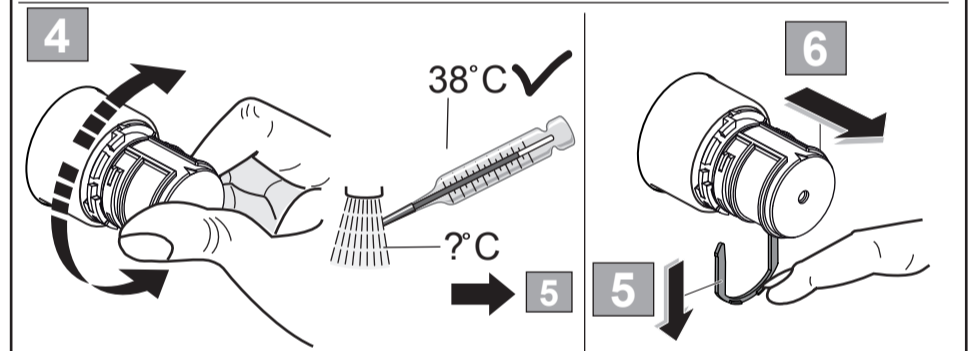

concept

CONCEPT 200
 A 7309 ..

1219 / A 868 539

Ideal Standard International NV
 Corporate Village - Gent Building
 Da Vincilaan 2
 1935 Zaventem
 Belgium

www.idealstandardinternational.com

	P bar		MAX. 10		5		Q (3 bar)
	T °C		MAX. 80		65		l/min
					55		30