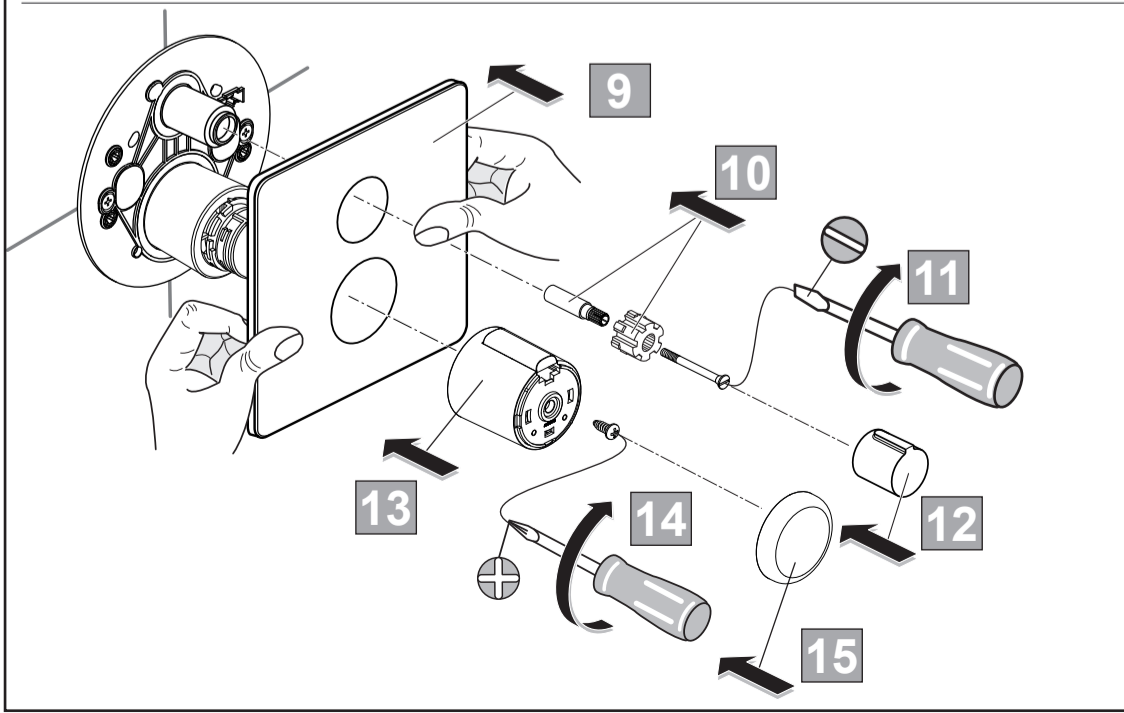

concept

CONCEPT 200
 A 7309 ..

1219 / A 868 539

Ideal Standard International NV
 Corporate Village - Gent Building
 Da Vincilaan 2
 1935 Zaventem
 Belgium

www.idealstandardinternational.com

	P bar		MAX. 10		5		Q (3 bar)
	T °C		MAX. 80		65		l/min
					55		30