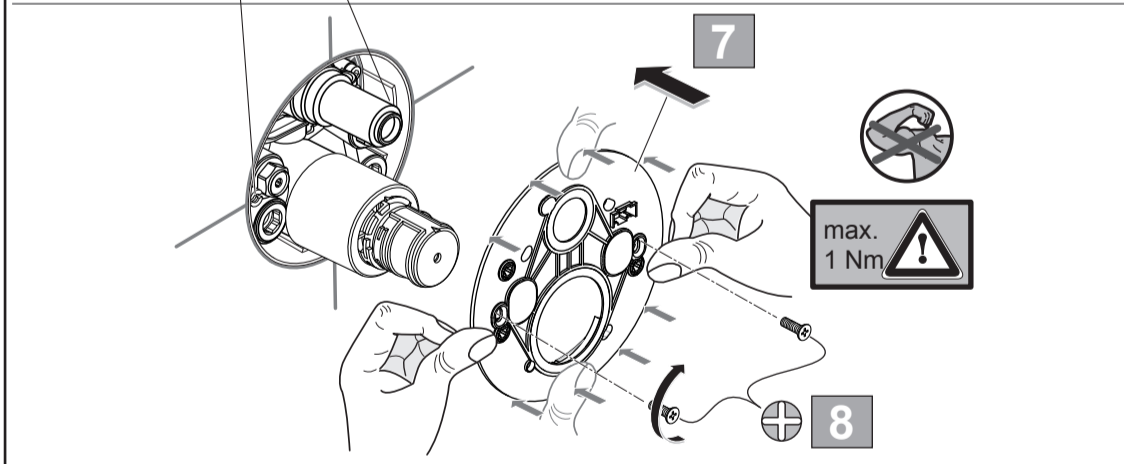

concept

CONCEPT 200
 A 7309 ..

1219 / A 868 539

Ideal Standard International NV
 Corporate Village - Gent Building
 Da Vincilaan 2
 1935 Zaventem
 Belgium

www.idealstandardinternational.com

	P bar		MAX. 10		5		Q (3 bar)
	T °C		MAX. 80		65		l/min
					55		30