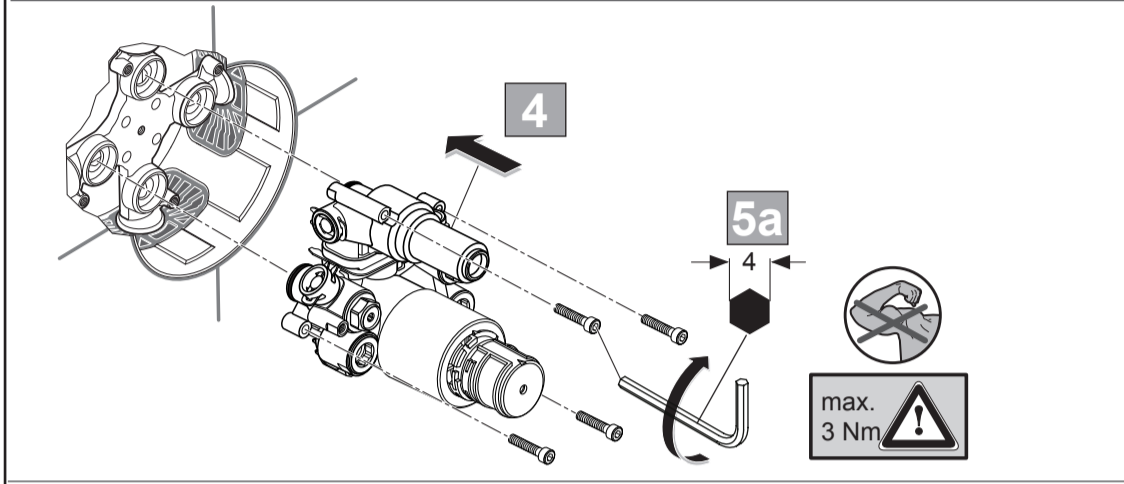

concept

CONCEPT 200
 A 7309 ..

1219 / A 868 539

Ideal Standard International NV
 Corporate Village - Gent Building
 Da Vincilaan 2
 1935 Zaventem
 Belgium

www.idealstandardinternational.com

	P bar		MAX. 10		5		Q (3 bar)
	T °C		MAX. 80		65		l/min
					55		30