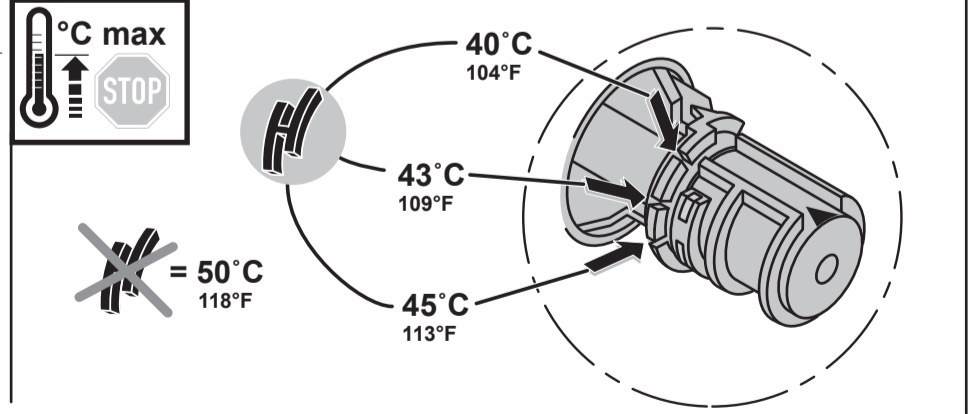

concept

CONCEPT 200
 A 7309 ..

1219 / A 868 539

Ideal Standard International NV
 Corporate Village - Gent Building
 Da Vincilaan 2
 1935 Zaventem
 Belgium

www.idealstandardinternational.com

	P bar		MAX. 10		5		Q (3 bar)
	T °C		MAX. 80		65		l/min
					55		30