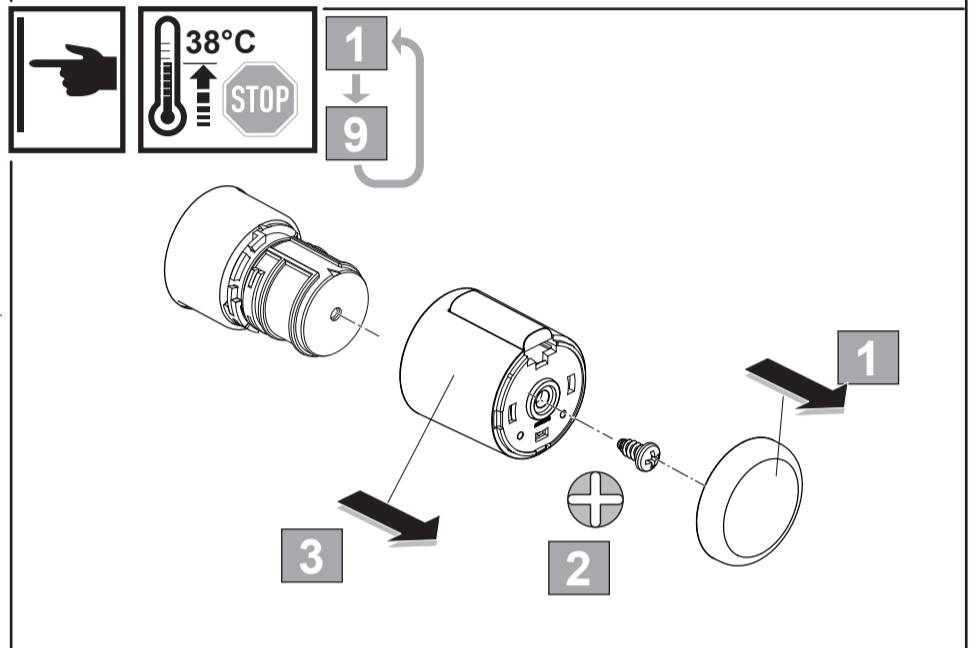

concept

CONCEPT 200
 A 7309 ..

1219 / A 868 539

Ideal Standard International NV
 Corporate Village - Gent Building
 Da Vincilaan 2
 1935 Zaventem
 Belgium

www.idealstandardinternational.com

	P bar		MAX. 10		5		Q (3 bar)
	T °C		MAX. 80		65		l/min
					55		30