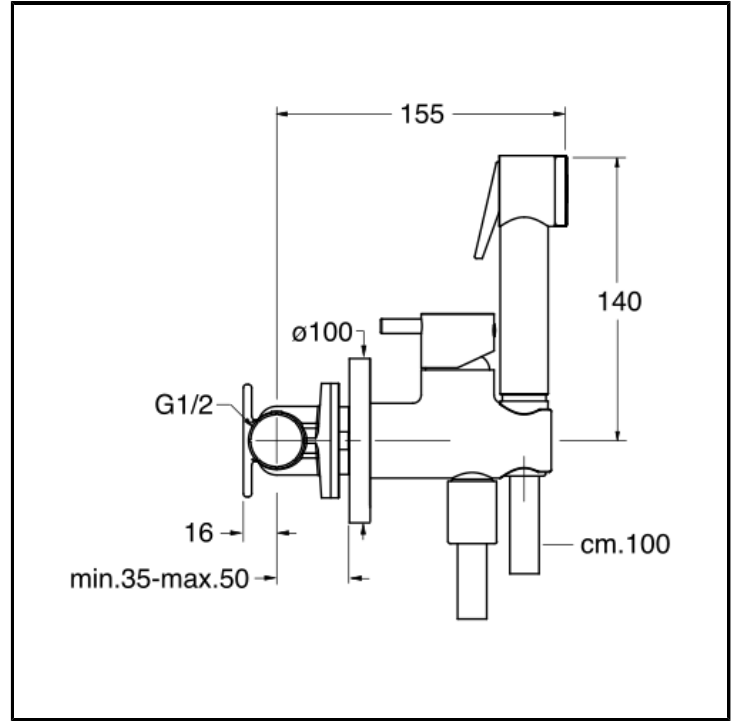

CRIWJ676

WC/bidet mixer valve with integrated douche handset holder and LONG LIFE flexible hose

FINISHINGS

 White matt	 Chrome
 Polished black chrome	 Brushed black chrome
 PVD polished gold brass	 PVD brushed gold brass
 Brushed stainless steel AISI	 Polished metallic
 Brushed metallic	 Black matt
 Yellow gold oro	 PVD polished rose gold
 PVD brushed rose gold	