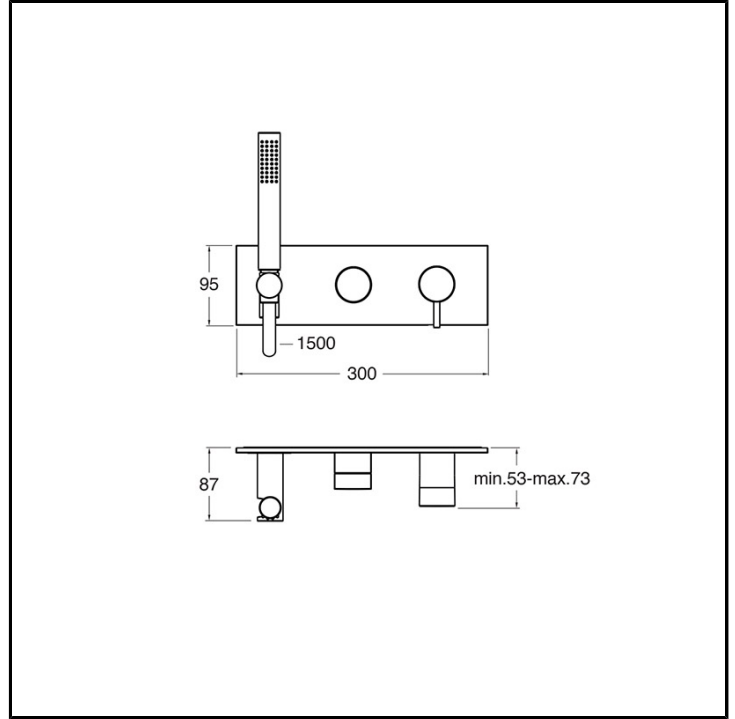

# CRITV602

Contemporary Collection - Tricolore Verde, CRISTINA Design Lab

**CRISTINA**  
RUBINETTERIE

Single-control wall-mounted external set for shower/bathtub, metal plate, with mechanical mixing, diverter with 2 outlets, fixed support, water outlet, anti-scale mini showerhead and long-life hose \*\*\*\*. For completion with recessed part CRICS100 (RH) / C