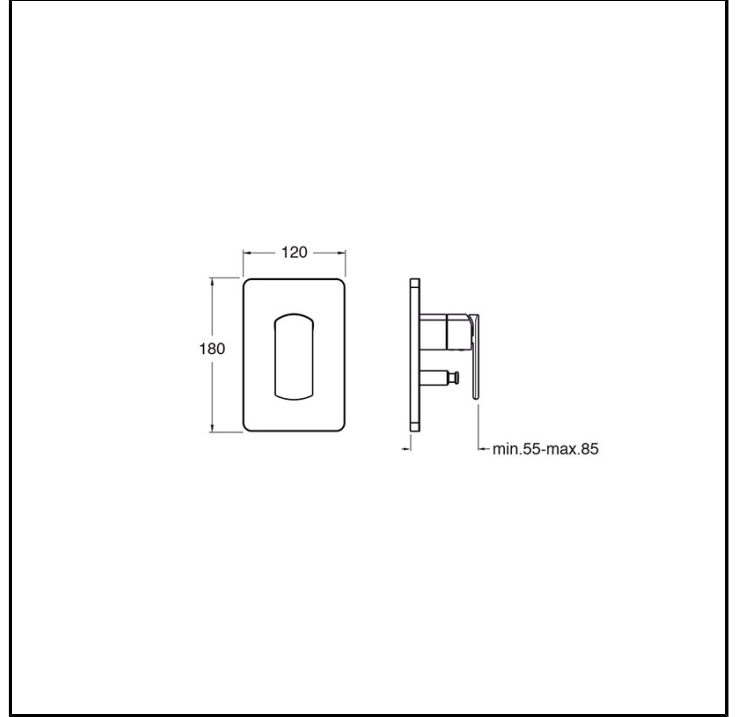

# CRIPF689

Contemporary Collection - Profilo, Giampiero Castagnoli

**CRISTINA**  
RUBINETTERIE

Single-control wall-mounted external set for shower/bathtub, metal plate, with mechanical mixing, automatic diverter with 2 outlets. For completion with recessed part CRICS535