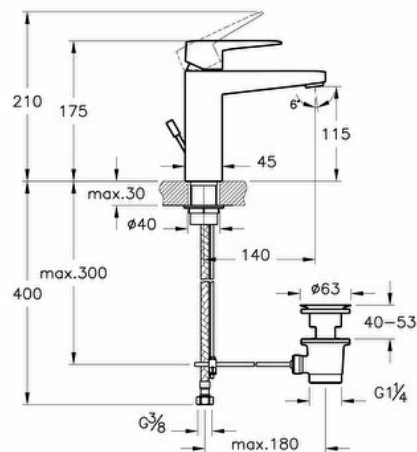

Name	Root Square Basin Mixer M With Pop-Up
Collection	Root Square
Height (mm)	175
Width (mm)	45
Depth (mm)	174
Color	Matt Black
Mounting type	Countertop
Brand	VitrA
Designer	VitrA Design Team
Spout Length	140
Finish	Matte Black
Guarantee	10 year
Recommended Minimum Pressure	Min:0.5-Max:10Recommended(1-5)
Spout Height	115.000 MM
Cartridge	Adjustable heat-flow rate
Aerator	Short
Water Label Class	Dark Green (0 < Flow Rate ≤ 6)

Product code: A4273436EXP

Description

All drawings contain the necessary measurements which are subject to standard tolerances.

For exact measurements, in particular for customized installation scenarios, it can only be taken from the finished ceramic product.