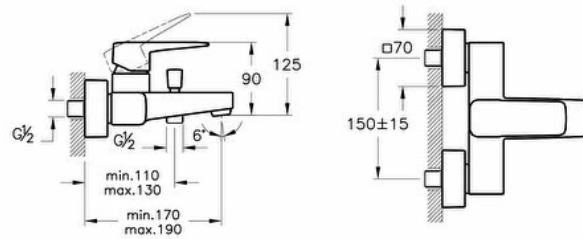

Name Bath/Shower Mixer, Root Square

Collection	Root Square
Height (mm)	100
Width (mm)	190
Depth (mm)	180
Color	Chromium
Brand	VitrA
Finish	Chrome
Guarantee	10 year
Mounting type	Wall Mounted
Designer	VitrA Design Team
Spout Length	110-130/170-190
Recommended Minimum Pressure	Min:0.5-Max:10Recommended(1-5)
Cartridge	Adjustable heat-flow rate
Aerator	Standard
Water Label Class	Red (b13)

Product code: A42737EXP

Description

All drawings contain the necessary measurements which are subject to standard tolerances.

For exact measurements, in particular for customized installation scenarios, it can only be taken from the finished ceramic product.