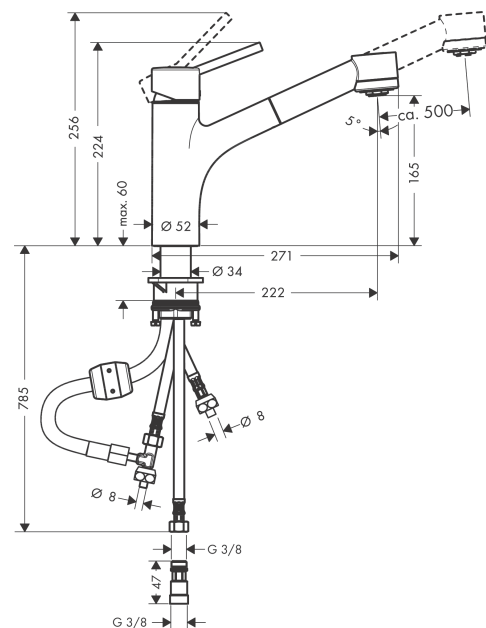

Scale drawing