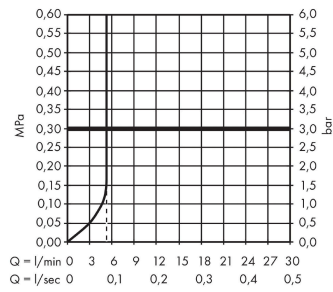

Talis M52

Single lever kitchen mixer 170, LowPressure/vented hot water cylinders, pull-out spray, 2jet

Finish: **Chrome** Article Number: **32842000**

Description

product features

- for vented hot water cylinders (no pressure)
- ComfortZone 170
- swivel range 150°
- normal spray, shower spray
- non-lockable shower spray
- connection dimension: DN15
- maximum flow rate at 3 bar: 5 l/min
- ceramic cartridge
- connection type: G 3/8 connections
- temperature limitation adjustable
- integrated non-return valve
- not suitable for continuous flow water heaters
- extension length up to 50 cm
- EU taxonomy: max. 6 l/min - Substantial Contribution (SC) possible
- P-IX 18452/I
- ACS 19 ACC LY 482, valide jusqu'au 11.06.2024
- Kiwa K6161_Mechanical Mixers EN817
- Belg 21- 258-27.3

Technology

Certificates / Sustainability

Product image

Scale drawing

Talis M52

Single lever kitchen mixer 170, LowPressure/vented hot water cylinders, pull-out spray, 2jet

Finish: **Chrome** Article Number: **32842000**

Flowchart

Talis M52

Single lever kitchen mixer 170, LowPressure/vented hot water cylinders, pull-out spray, 2jet

Finish: **Chrome** Article Number: **32842000**

Exploded Drawing

Year of production: >02/17

Talis M52