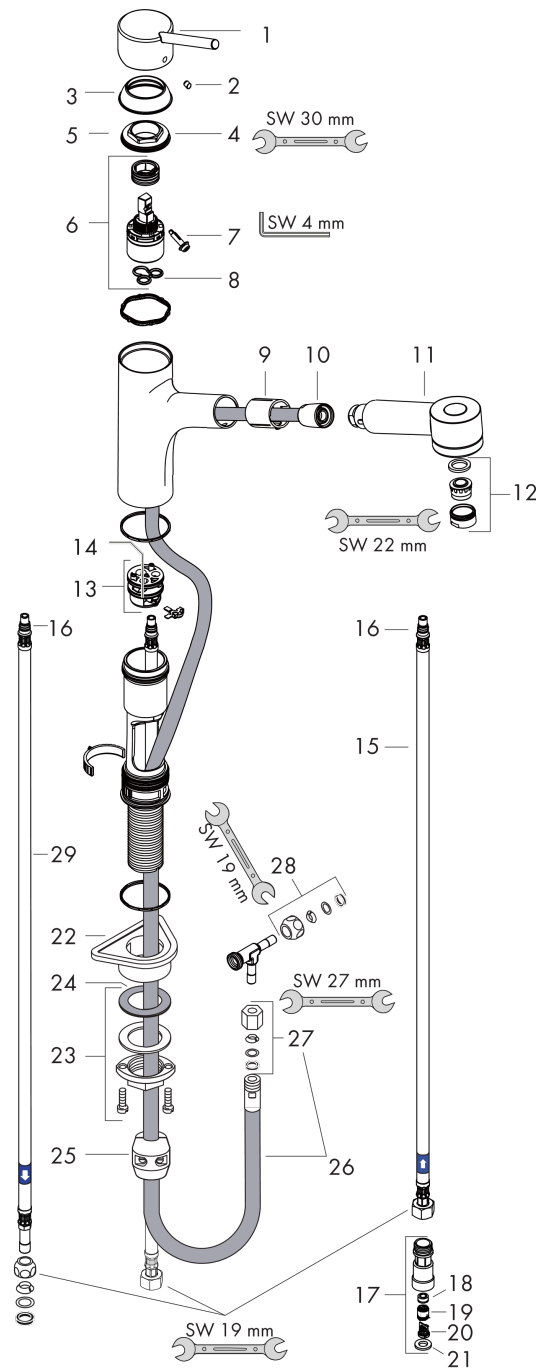

Flowchart

Talis M52

Single lever kitchen mixer 170, LowPressure/vented hot water cylinders, pull-out spray, 2jet

Finish: **Chrome** Article Number: **32842000**

Exploded Drawing

Year of production: >02/17

Talis M52

Single lever kitchen mixer 170, LowPressure/vented hot water cylinders, pull-out spray, 2jet

Finish: **Chrome** Article Number: **32842000**

Spare part list

Year of production: >02/17

Pos.	Description	Article Number	PC	PU
1	handle	32892000	10	1
2	screw cover	96338000	1	1
3	flange	97995000	6	1
4	nut	97996000	8	1
5	O-ring 41x2	98212000	1	1
6	cartridge, assy	92730000	11	1
7	locking screw for handle	95140000	2	1
8	seal	95008000	3	1
9	insert for spout	92339000	2	1
10	nut	92757000	5	1
11	handspray	98719000	15	1
12	spray former	94033000	3	1
13	adapter for cartridge	95911000	6	1
14	O-Ring 30x2	98186000	1	1
15	connection hose 900 mm M8x0,75 G3/8	96316000	9	1
16	O-ring 7x1,5	98422000	1	1
17	back flow preventor cartridge	95051000	11	1
18	flow limiter / non return valve	95363000	8	1
19	non return valve DW 10	96456000	3	1
20	filter	92532000	3	1
21	seal	97761000	2	1
22	support	97523000	2	1
23	fixing set (Ø 34)	95049000	5	1
24	lever collar	97548000	1	1
25	weight	98551000	6	1
26	metal hose	96267000	11	1
27	squeezing connection	96099000	3	1
28	squeezing connection	96444000	3	1
29	connection hose 900 mm M8x0,75 8 mm	95693000	8	1