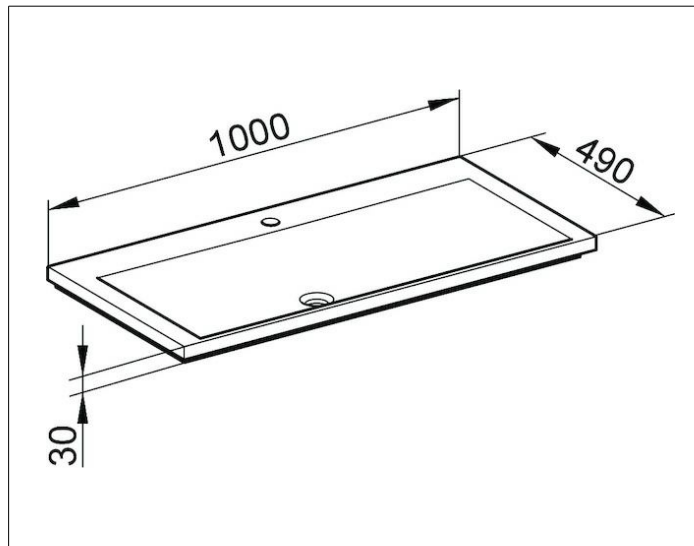

Royal Reflex
34071311001 Cast mineral washbasin

PRODUCT

DRAWING

PRODUCT ATTRIBUTES

single tap hole,
complete with Clou drain and overflow system

SURFACE

white alpine

DIMENSION

1000 x 30 x 490 mm