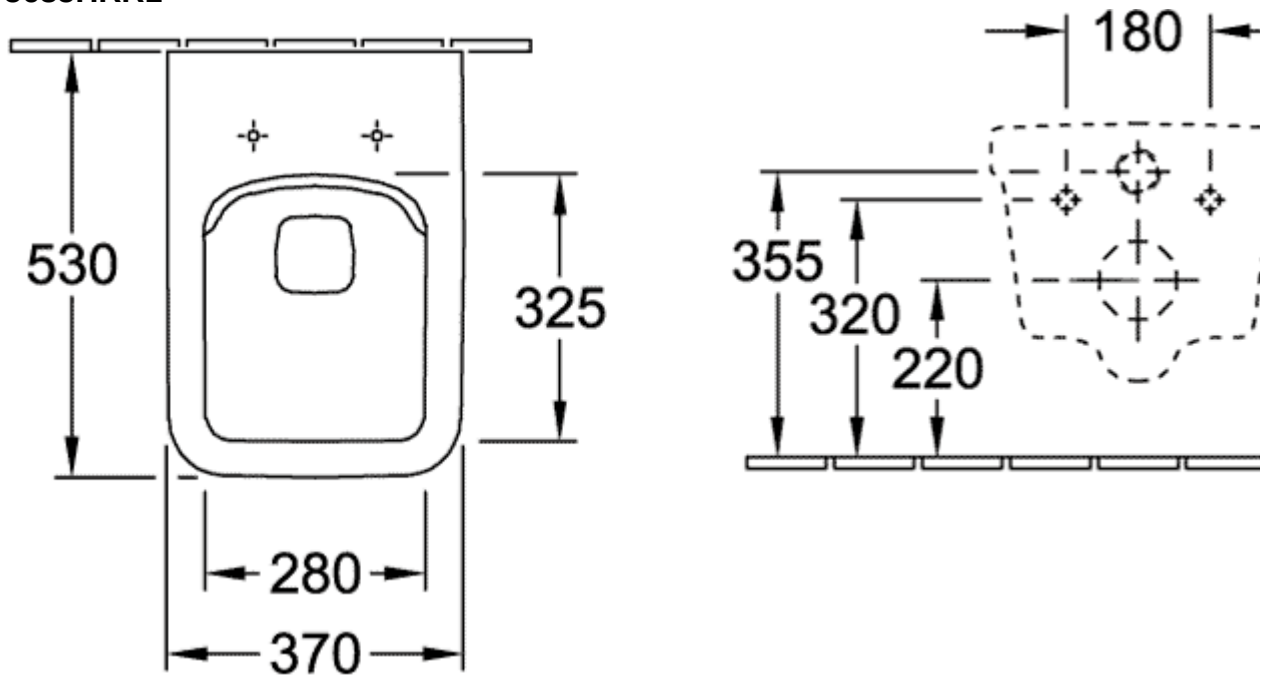

ARCHITECTURA COMBI-PACK RECTANGLE

PRODUCT INFORMATION

Article title	Villeroy & Boch Architectura Combi-Pack, wall-mounted, White Alpin CeramicPlus
Article number	5685HRR1
Assembly / Assembly type	wall-mounted
Assembly instructions	not suitable for installation with flush valves
Scope of delivery	1 x washdown toilet, rimless , 1 x toilet seat and cover
Depth in mm	530
Width in mm	370
Height in mm	316
Collection	Architectura
Suitable for	Concealed cistern
Innovative flushing technology (with TwistFlush)	No
Innovative flushing technology (with TwistFlush[e ³])	No
Flush volume l	3 / 4,5 l
Wall-mounted - floor-standing	wall-mounted
Function	<ul style="list-style-type: none"> • with automatic lowering mechanism (SoftClosing) • with removable seat (QuickRelease)
Material	Sanitary ceramics
Colour name	White Alpin CeramicPlus
Other material	Toilet seat and cover: Duroplast
Other surfaces	Toilet seat and cover: glossy
Shape	Rectangle
Colour designation	White Alpin
Other colour designations	Toilet seat and cover: White Alpin
Antibacterial surface (with AntiBac)	No
Easy surface cleaning (CeramicPlus)	Yes
Rimless (mit DirectFlush)	Yes
Flush type	Washdown toilet
Integrated freshness solution (with ViFresh)	No
Outlet / outlet	horizontal outlet

TECHNICAL DRAWINGS

5685HRR1

5685HRR1