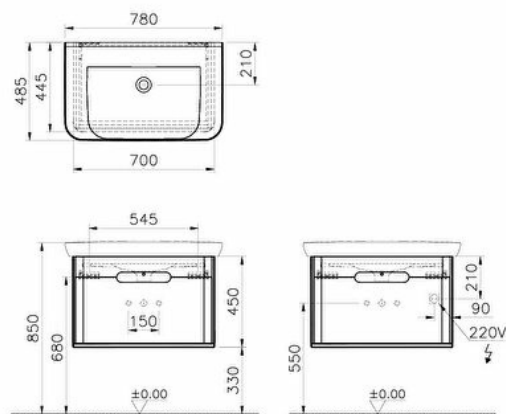

### Technical specifications

<b>Colour</b>	Matt white
<b>Height</b>	450
<b>Width</b>	700
<b>Depth</b>	444
<b>Drainer</b>	Not included
<b>Driver IP</b>	IP67
<b>Energy Label</b>	G

<b>Leg Option</b>	No
<b>Lighting type</b>	Ambiance LED
<b>Lumen</b>	170 LM
<b>Material</b>	PVC
<b>Soft close</b>	Yes
<b>Syphon</b>	Syphon Not Included
<b>Syphon Cut-Out</b>	No
<b>Tap Hole Options</b>	1 Faucet Hole

<b>Marketing Measure (cm)</b>	80 CM
<b>Touch Free Products</b>	Yes
<b>Designer</b>	VitrA Design Team
<b>Full Extension</b>	Yes

<b>Finish</b>	PVC
<b>Finish-Front</b>	PVC
<b>Front Colour</b>	Matt White
<b>Front Material</b>	MDF
<b>Grip</b>	Without handle
<b>Kelvin</b>	3000K
<b>LED IP</b>	IP44
<b>Led Switch</b>	Motion sensor

Number of Doors	1
Washbasin colour	Glossy White
Washbasin type	Ceramic Vanity with sink
Packaged Product	
Sizes (WxDxH)	750X494X500

### Technical specifications

**Colour:** Matt white **Height:** 450 **Width:** 700 **Depth:** 444 **Drainer:** Not included **Driver IP:** IP67 **Energy Label:** G **Finish:** PVC **Finish-Front:** PVC **Front Colour:** Matt White **Front Material:** MDF **Grip:** Without handle **Kelvin:** 3000K **LED IP:** IP44 **Led Switch:** Motion sensor **Leg Option:** No **Lighting type:** Ambiance LED **Lumen:** 170 LM **Material:** PVC **Soft close:** Yes **Syphon:** Syphon Not Included **Syphon Cut-Out:** No **Tap Hole Options:** 1 **Faucet Hole Tap Hole Position:** Middle **Assembly:** Suspended **Awards:** Good Design **Body Colour:** Matte White **Body Material:** MDF **Drawer option:** 1 drawer **LED:** Yes **Marketing Measure (cm):** 80 CM **Touch Free Products:** Yes **Designer:** VitrA Design Team **Full Extension:** Yes **Number of Doors:** 1 **Washbasin colour:** Glossy White **Washbasin Type:** Ceramic Vanity with sink **Packaged Product Sizes (WxDxH):** 750X494X500 **Watt:** 4 W **Guarantee:** 2 **Code Of Basin Included:** 5947B003-0001