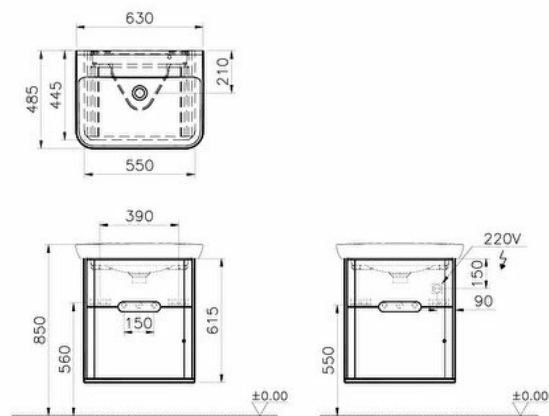

Collection: Sento

Technical specifications

Colour	Matte Anthracite
Height	616
Width	548
Depth	444
Drainer	Not included
Driver IP	IP67
Energy Label	G

Leg Option	No
Lighting type	Ambiance LED
Material	PVC
Soft close	Yes
Syphon	Syphon Not Included
Tap Hole Options	1 Faucet Hole
Tap Hole Position	Middle
Assembly	Suspended

Awards	Good Design
Body Colour	Matte Anthracite
Body Material	MDF
Drawer option	2 Drawers
LED	Yes
Marketing Measure (cm)	65 CM
Touch Free Products	Yes

Watt	3 W
Guarantee	2
Code Of Basin Included	5946B003-0001

Washbasin Type Ceramic Vanity with sink

Lumen 110 LM

Rated Power

598X494X666

Sizes (WxDxH)

Technical specifications

Colour: Matte Anthracite **Height:** 616 **Width:** 548 **Depth:** 444 **Drainer:** Not included **Driver IP:** IP67 **Energy Label:** G **Finish:** PVC **Finish-Front:** PVC **Front Colour:** Matte Anthracite **Front Material:** MDF **Grip:** Without handle **Kelvin:** 3000K **LED IP:** IP44 **Led Switch:** Motion sensor **Leg Option:** No **Lighting type:** Ambiance LED **Material:** PVC **Soft close:** Yes **Syphon:** Syphon Not Included **Tap Hole Options:** 1 Faucet Hole **Tap Hole Position:** Middle **Assembly:** Suspended **Awards:** Good Design **Body Colour:** Matte Anthracite **Body Material:** MDF **Drawer option:** 2 Drawers **LED:** Yes **Marketing Measure (cm):** 65 CM **Touch Free Products:** Yes **Designer:** VitrA Design Team **Full Extension:** Yes **Number of Doors:** 2 **Syphon Cut-Out:** No **Washbasin colour:** Glossy White **Washbasin Type:** Ceramic Vanity with sink **Lumen:** 110 LM **Packaged Product Sizes (WxDxH):** 598X494X666 **Watt:** 3 W **Guarantee:** 2 **Code Of Basin Included:** 5946B003-0001