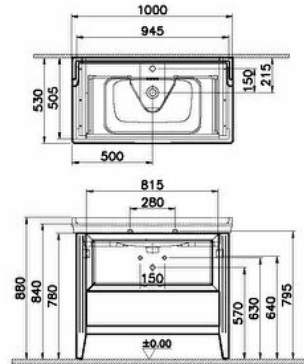

Collection: Valarte

Technical specifications

Colour	Matte gray
Height	782
Width	945
Depth	502
Designer	VitrA Design Team
Drainer	Not included
Finish	PVC
Finish-Front	PVC

Soft close	Yes
Syphon	Syphon Not Included
Syphon Cut-Out	Yes
Tap Hole Options	1 Faucet Hole
Tap Hole Position	Middle
Assembly	With Pedestal
Awards	Good Design
Body Colour	Matte Grey

Packaged Product	
Sizes (WxDxH)	995X552X832
Guarantee	2
Code Of Basin	
Included	7803B003-0001

Front Colour	Matte Grey
Front Material	MDF
Full Extension	Yes
Grip	Circle Handle
Handle Material	Zamak
Leg Material	MDF
Leg Option	Yes
Material	PVC

Body Material	MDF
Drawer option	1 drawer
LED	No
Marketing Measure (cm)	100 CM
Number of Doors	1
Washbasin colour	Glossy White
Washbasin Type	Ceramic Vanity with sink

2A technical drawing

Technical specifications

Colour: Matte gray **Height:** 782 **Width:** 945 **Depth:** 502 **Designer:** VitrA Design Team **Drainer:** Not included **Finish:** PVC **Finish-Front:** PVC **Front Colour:** Matte Grey **Front Material:** MDF **Full Extension:** Yes **Grip:** Circle Handle **Handle Material:** Zamak **Leg Material:** MDF **Leg Option:** Yes **Material:** PVC **Soft close:** Yes **Syphon:** Syphon Not Included **Syphon Cut-Out:** Yes **Tap Hole Options:** 1 Faucet Hole **Tap Hole Position:** Middle **Assembly:** With Pedestal **Awards:** Good Design **Body Colour:** Matte Grey **Body Material:** MDF **Drawer option:** 1 drawer **LED:** No **Marketing Measure (cm):** 100 CM **Number of Doors:** 1 **Washbasin colour:** Glossy White **Washbasin Type:** Ceramic Vanity with sink **Packaged Product Sizes (WxDxH):** 995X552X832 **Guarantee:** 2 **Code Of Basin Included:** 7803B003-0001