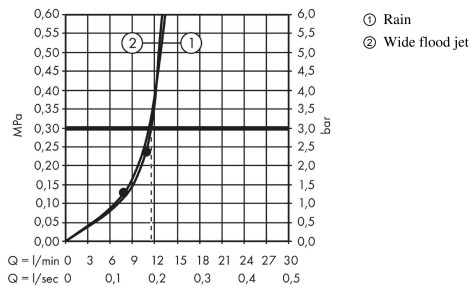

AXOR One
Hand shower 2jet
 Finish: **Chrome** Article Number: **45720000**

product features

- shower head size: 124 x 24 mm
- spray type: Rain, RainFlow
- convenient spray selection via Select button
- QuickClean: Limescale deposits can simply be rubbed off with your finger
- maximum flow rate at 3 bar: 12 l/min
- minimum flow pressure: 2,4 bar
- with internal water conduction
- rinseable filter washer
- connection thread: G 1/2
- suitable for continuous flow water heaters
- not recommended for rim-/ tile-mounted mixers

Technology

Product image

Scale drawing

AXOR One
Hand shower 2jet
Finish: **Chrome** Article Number: **45720000**

Flowchart

AXOR One
Hand shower 2jet
Finish: **Chrome** Article Number: **45720000**

Exploded Drawing