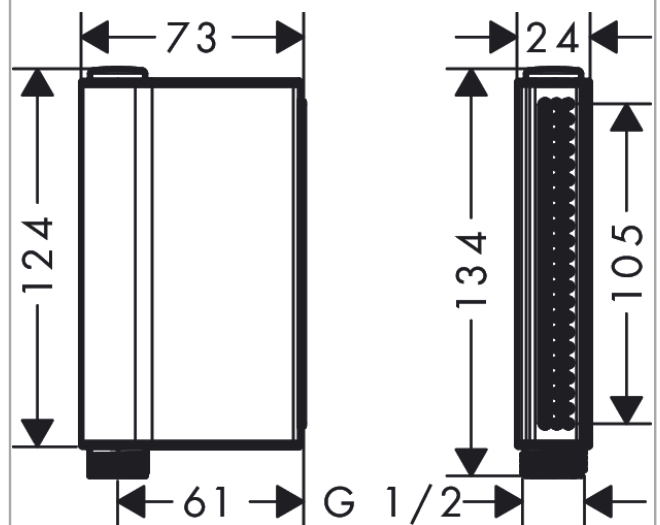

AXOR One
Hand shower 2jet
 Finish: **Chrome** Article Number: **45720000**

product features

- shower head size: 124 x 24 mm
- spray type: Rain, RainFlow
- convenient spray selection via Select button
- QuickClean: Limescale deposits can simply be rubbed off with your finger
- maximum flow rate at 3 bar: 12 l/min
- minimum flow pressure: 2,4 bar
- with internal water conduction
- rinseable filter washer
- connection thread: G 1/2
- suitable for continuous flow water heaters
- not recommended for rim-/ tile-mounted mixers

Technology

Product image

Scale drawing

AXOR One
Hand shower 2jet
Finish: **Chrome** Article Number: **45720000**

Flowchart

AXOR One
Hand shower 2jet
Finish: **Chrome** Article Number: **45720000**

Exploded Drawing

Year of production: >04/17

AXOR One
Hand shower 2jet
Finish: **Chrome** Article Number: **45720000**

Spare part list

Year of production: >04/17

Pos.		Article Number	PC	PU
1	filter packing	94246000	1	1