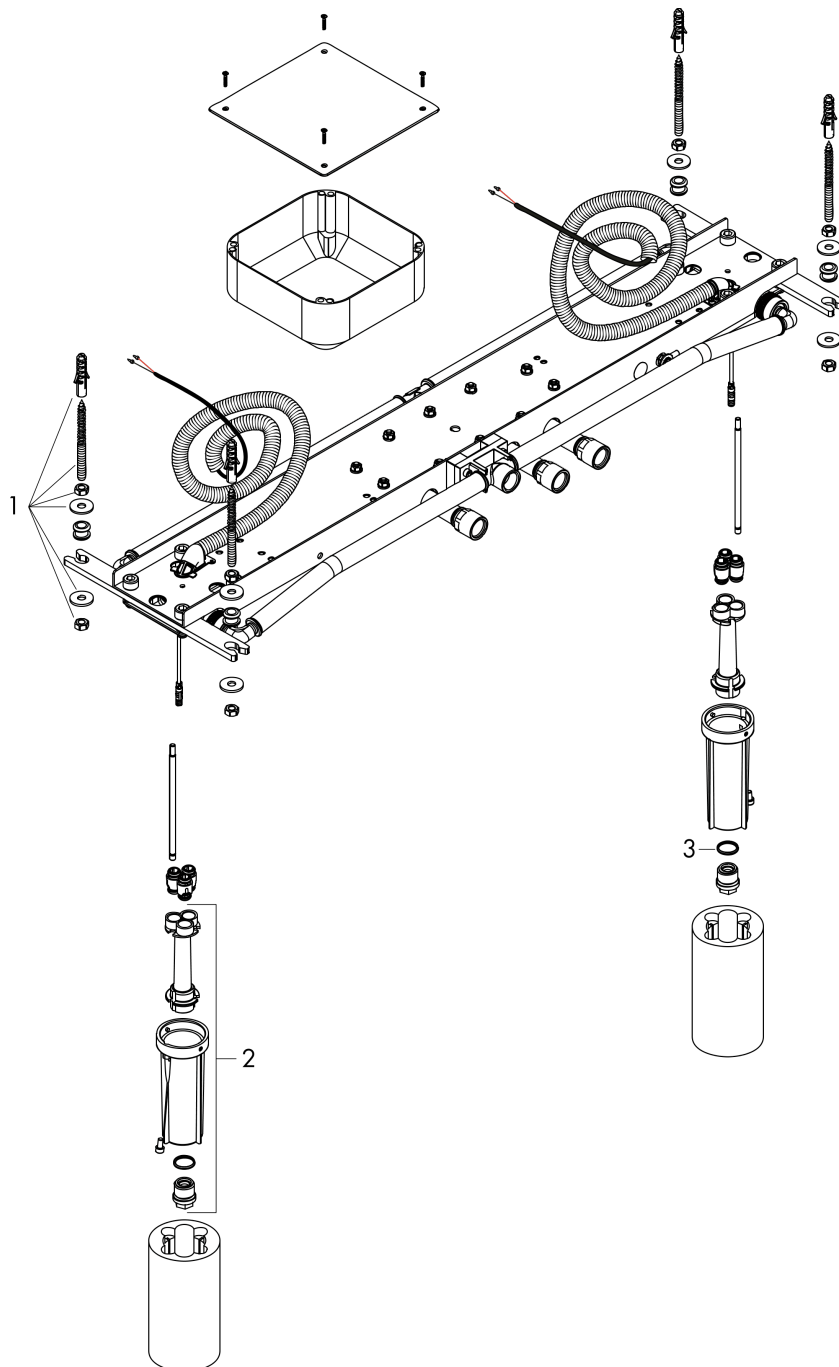

AXOR ShowerSolutions
Basic set for ShowerHeaven 1200/300 4jet
 Finish: Article Number: **10922180**

product features

- sound-decoupled installation
- minimum mounting depth: 75 mm
- maximum mounting depth: 155 mm
- connection dimension: Rp 1/2

Product image

Scale drawing

AXOR ShowerSolutions
Basic set for ShowerHeaven 1200/300 4jet
Finish: Article Number: **10922180**

Exploded Drawing

Year of production: >07/17

AXOR ShowerSolutions
Basic set for ShowerHeaven 1200/300 4jet
Finish: Article Number: **10922180**

Spare part list

Year of production: >07/17

Pos.		Article Number	PC	PU
1	mounting kit	97722000	11	1
2	flushing unit complete	93940000	13	1
3	O-ring 18x2	98181000	2	1