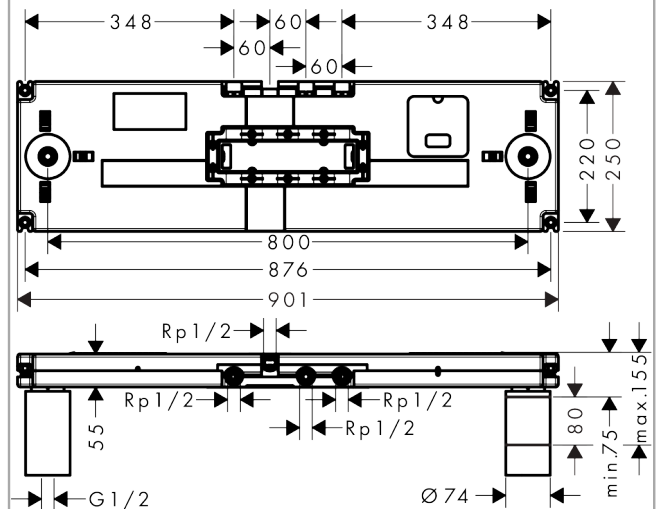

AXOR ShowerSolutions
Basic set for ShowerHeaven 1200/300 4jet
 Finish: Article Number: **10922180**

product features

- sound-decoupled installation
- minimum mounting depth: 75 mm
- maximum mounting depth: 155 mm
- connection dimension: Rp 1/2

Product image

Scale drawing

AXOR ShowerSolutions
Basic set for ShowerHeaven 1200/300 4jet
Finish: Article Number: **10922180**

Exploded Drawing

Year of production: >07/17

AXOR ShowerSolutions
Basic set for ShowerHeaven 1200/300 4jet
Finish: Article Number: **10922180**

Spare part list

Year of production: >07/17

Pos.		Article Number	PC	PU
1	mounting kit	97722000	11	1
2	flushing unit complete	93940000	13	1
3	O-ring 18x2	98181000	2	1