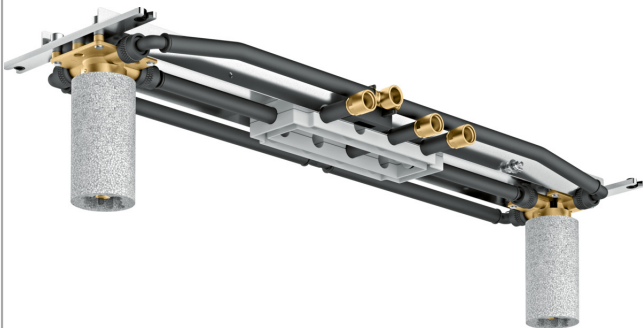

AXOR ShowerSolutions
Basic set for ShowerHeaven 1200/300 4jet
 Finish: Article Number: **10922180**

product features

- sound-decoupled installation
- minimum mounting depth: 75 mm
- maximum mounting depth: 155 mm
- connection dimension: Rp 1/2

Product image

Scale drawing

AXOR ShowerSolutions
Basic set for ShowerHeaven 1200/300 4jet
Finish: Article Number: **10922180**

Exploded Drawing

Year of production: >07/17

AXOR ShowerSolutions
Basic set for ShowerHeaven 1200/300 4jet
Finish: Article Number: **10922180**

Spare part list

Year of production: >07/17

Pos.		Article Number	PC	PU
1	mounting kit	97722000	11	1
2	flushing unit complete	93940000	13	1
3	O-ring 18x2	98181000	2	1